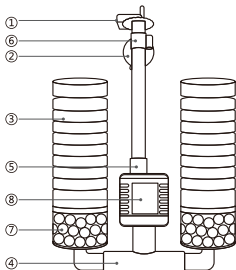

3.PRODUCT DIAGRAM

① Retractable outlet pipe	⑤ Down suction cup joint
② Suction cup	⑥ Up suction cup joint
③ Biochemical sponge	⑦ Ceramic pearls container
④ T-connector	⑧ Motor

4.PACKAGE INCLUDED:

- •1x Retractable outlet pipe
- •1x Double sponge filter with media container
- •1x Ceramic pearls
- •2x Suction cup
- •2x Sponge Replacement (In ceramic pearls container)
- •1x User manual