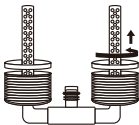

### 3.PRODUCT DIAGRAM

- |                           |                            |
|---------------------------|----------------------------|
| ① Retractable outlet pipe | ⑤ Down suction cup joint   |
| ② Suction cup             | ⑥ Up suction cup joint     |
| ③ Biochemical sponge      | ⑦ Ceramic pearls container |
| ④ T-connector             | ⑧ Motor                    |

### 4.PACKAGE INCLUDED:

- 1x Retractable outlet pipe
- 1x Double sponge filter with media container
- 1x Ceramic pearls
- 2x Suction cup
- 2x Sponge Replacement (In ceramic pearls container)
- 1x User manual

## 5.METHOD OF APPLICATION

Please install the filter according to the following steps:

①. Remove the two sponges from the filter.

②. Pull the ceramic pearls container lid out while rotating counterclockwise.